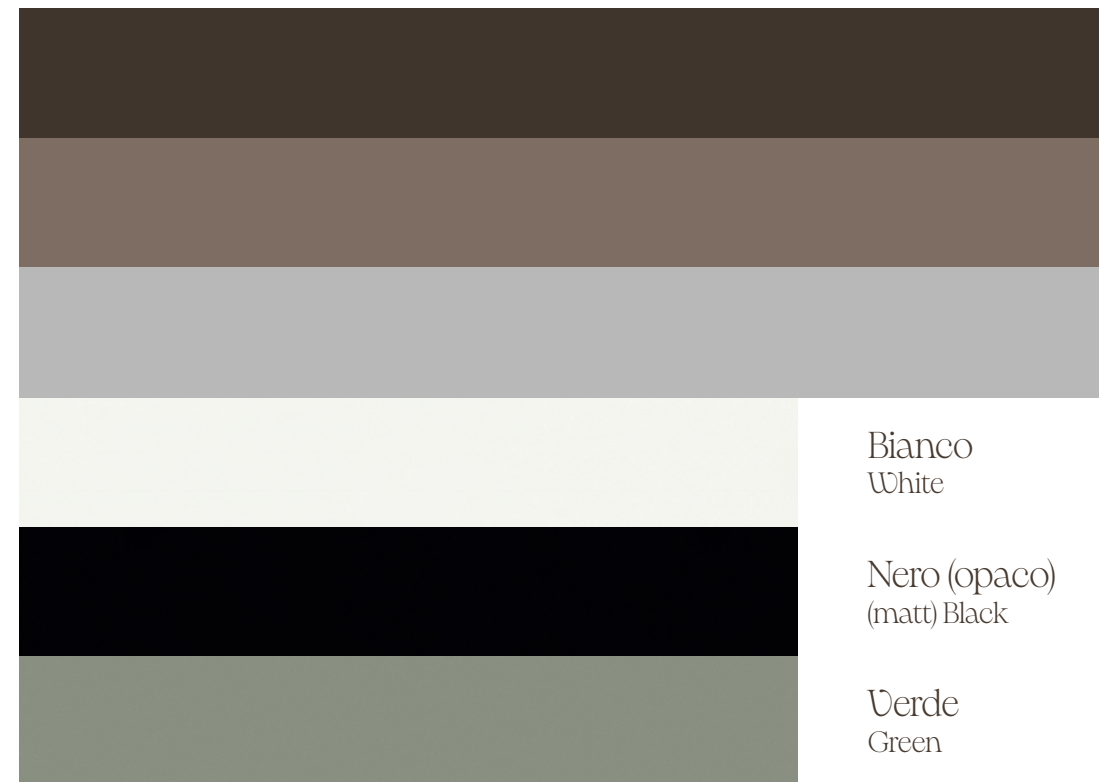

melaminici

melamines

mélamine

20

Rovere Sabbia
Sand Oak

Red Curry
Red Curry

Cappuccino
Cappuccino

Salvia
Sage Green

Bianco
White

Nero
Black

Grigio
Grey

Rovere Niagara
Niagara Oak

Noce Classico
Classic Walnut

Pioppo Moro
Dark Poplar

Pioppo Light
Light Poplar

strutture metalliche

metallic structure

structures métalliques

Tabacco
Tobacco

Cappuccino
Cappuccino

Grigio Perla
Pearl Grey

Bianco
White

Nero (opaco)
(matt) Black

Verde
Green